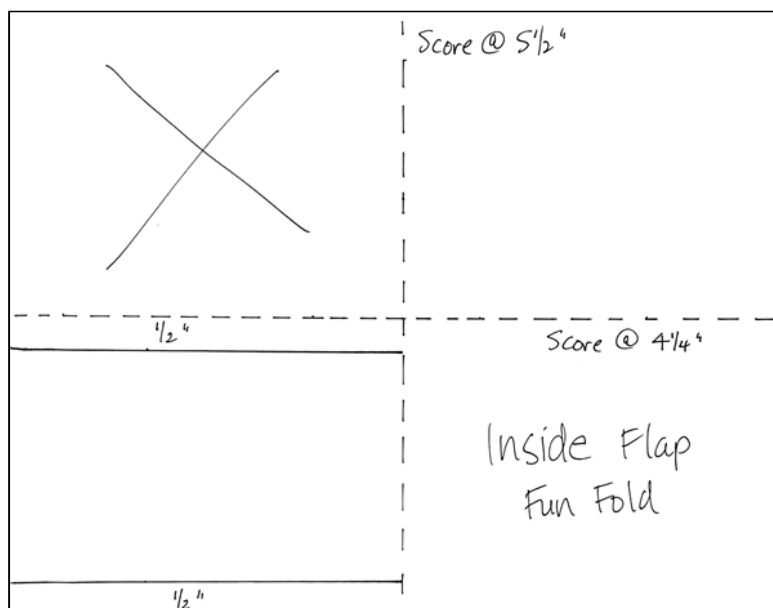

Wednesday Workshop - July 14, 2021

Linda Bartolucci
www.inkstampandscrap.com/shop
linda@inkstampandscrap.com
www.inkstampandscrap.com

Dimensions for Card Base

1. Base - 11" by 8 1/2"
2. Score at 5 1/2" on the 11" side
3. Score at 4 1/4" on the 8 1/2" side
4. Cutaway top left section
5. Trim 1/2" from top and bottom of bottom left section

Dimensions for Cardstock

- 1 - 5 1/4" by 4"
- 2 - 5 1/4" by 3"
- 1 - 5 1/4" by 2 3/4" (inside of card)

Dimensions for Paper

- 1 - 5" by 3 3/4"
- 2 - 5" by 2 3/4"

How to Make an Inside Flap Card

Wednesday Workshop - July 14, 2021