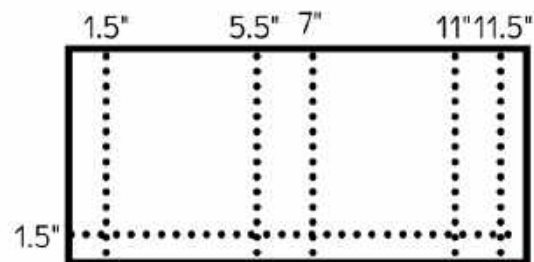

- Base: 11 1/2" by 6"
- Score 6" side at 1 1/2"
- Score 11" side at 1 1/2", 5 1/2", 7" and 11"
- Then score at 3/4" and 5 1/4" ONLY down to first score line

www.inkstampandscrap.com

[CLICK HERE TO OPEN TEMPLATE IN NEW TAB](#)