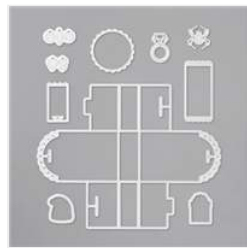

Little Treats Boxes

Pro Tips

- assemble each box using Tear n' tape between the scalloped side and the flaps used to create the box
- slide the tab through the slot to the outside of the box - this will make filling the box easier

Halloween Card

Dimensions

- Whisper White - 11" by 4 1/4"; score at 5 1/2"
- Pumpkin Pie - 5 1/4" by 4"
- Whisper White - 4 3/4" by 3 1/2"
- Scraps - Whisper White and Blackberry Bliss

Facebook Live 9.9.2020

Halloween Little Treats

Linda Bartolucci

linda@inkstampandscrap.com

www.inkstampandscrap.com

[Little Treats Bundle - 155204](#)

[Little Treat Box Dies - 153571](#)

[Stamp Set Cling Little Treats - 153376](#)