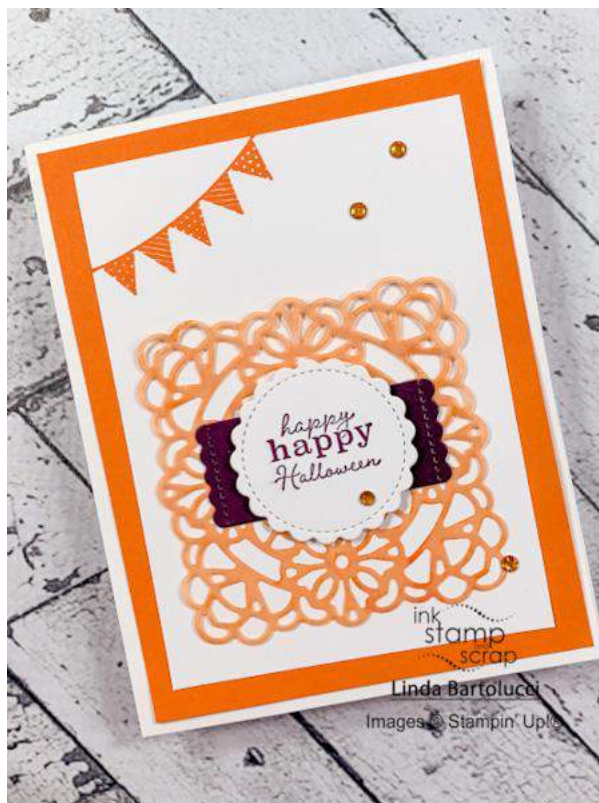

Little Treats Boxes

Pro Tips

- assemble each box using Tear n' tape between the scalloped side and the flaps used to create the box
- slide the tab through the slot to the outside of the box - this will make filling the box easier

Halloween Card

Dimensions

- Whisper White - 11" by 4 1/4"; score at 5 1/2"
- Pumpkin Pie - 5 1/4" by 4"
- Whisper White - 4 3/4" by 3 1/2"
- Scraps - Whisper White and Blackberry Bliss

Facebook Live 9.9.2020